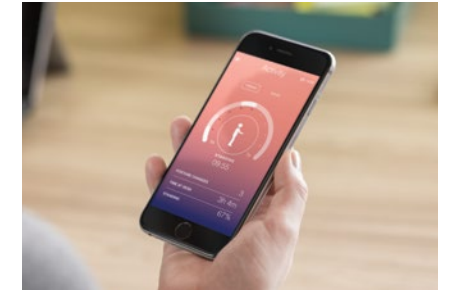

Ology's Simple Touch controller allows users to effortlessly move the desk up or down without taking their eyes off their work, while Active Touch reminds workers to change posture with Active Motion, subtle desk movements that remind users to maintain posture. Users create a profile with preset desk heights and preferred intervals of sitting and standing, and the Bluetooth-enabled controller seamlessly pairs with the Rise mobile app so users can take their presets with them and track their level of activity over time.

Simple Touch controller

Optional antimicrobial treatment available

Active Touch controller

Compatible with both iOS and Android devices, the free Rise mobile app allows you to connect to workstations via Bluetooth in order to track sitting and standing activity.