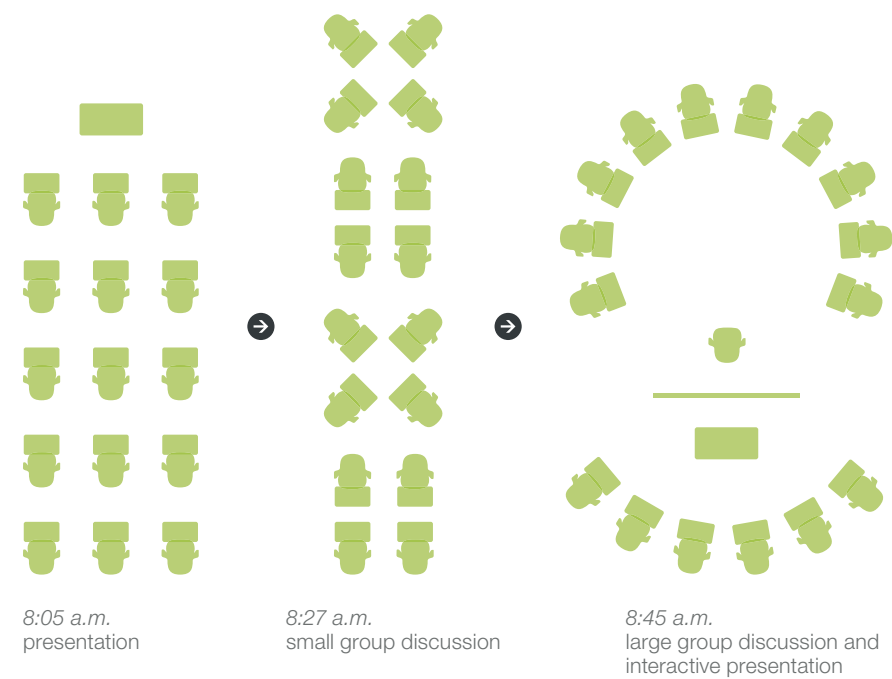

IM#: 12 0001979

Node®
seating

Steelcase

VERSATILE SEATING

The benefits of Node aren't confined to the classroom. Today's workplace also thrives on collaboration, transition, and movement—qualities integral to the design of Node. So no matter where you are—the lobby, the training room, or the lab—discover the chair that goes anywhere you work.

MOVE. STORE. FIT.

Designed by Steelcase Design Studio in collaboration with IDEO, Node allows you to move freely and create dynamic spaces. In a meeting, a space can easily be shifted from presentation to team-based activities and back again. A chair so thoughtfully designed can be summed up with three simple words: move, store, fit.

MOVE.

Node with worksurface is shown above in various room configurations.

STORE.

Mobile workers need a place to store bags and personal items that otherwise would sit on the floor.

FIT.

Not all workers are the same. The Node chair's worksurface was designed to accommodate both left- and right-handed users, and to provide a place for laptops, tablets and notebooks.

five-star base without work surface

five-star stool

DIMENSIONS

item	tripod base	five-star base	five-star stool
seat depth	16 9/16"	16 9/16"	16 9/16"
seat depth for mid-back	15 1/2"	15 1/2"	15 1/2"
maximum seat width	19 1/2"	19 1/2"	19 1/2"
seat height from floor	18 1/4"	15 7/8" to 21 7/8"	23 7/8" to 31 7/8"
back height from floor (not seat)	35"	33 1/4" to 38 1/2"	40 7/8" to 48 1/4"
back height from floor (not seat) for mid-back	31 1/4"	28 7/8" to 34"	37 1/8" to 44 1/2"
width	23 3/4"	23 3/4"	27 1/4"
worksurface size	22 1/4" x 12"	22 1/4" x 12"	22 1/4" x 12"
worksurface depth adjustment	7 1/4" to 15"	7 1/4" to 15"	7 1/4" to 15"
maximum width between arms	20 1/8"	20 1/8"	20 1/8"
worksurface height from floor	28 1/2"	N/A	N/A