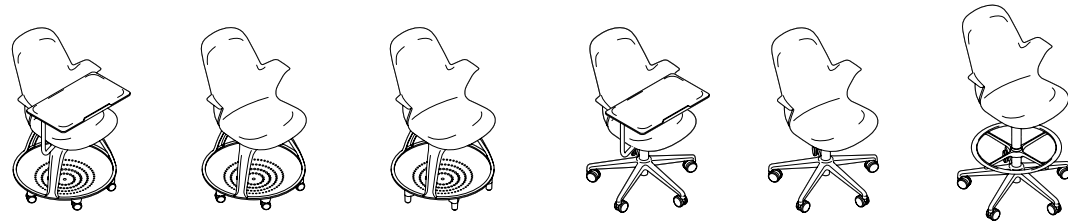

STATEMENT OF LINE

NODE CHAIR OPTIONS

tripod base with work surface and casters

tripod base without work surface, with casters

tripod base without work surface, with glides

five-star base with work surface

five-star base without work surface

five-star stool