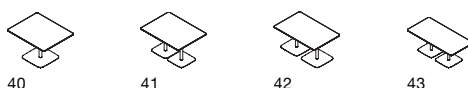

29-35 3 seaters, high screens

29: 1950W x 865D x 825H
 30-31: 2370W x 865D x 1270H
 32-33: 2160W x 865D x 1270H
 34-35: 2160W x 865D x 1270H

Tables

Round Top

36: H660 x D800 mm

Rectangular / square top

37: 660H x 600W x 800D
 38: 660H x 600W x 900D
 39: 660H x 800W x 800D
 40: 660H x 900W x 1000D
 41: 660H x 900W x 1200D
 42: 660H x 900W x 1400D
 43: 660H x 900W x 1800D