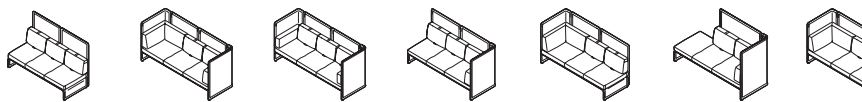

22-28 3 seaters, low screens

22: 1950W x 865D x 825H
23-24: 2370W x 865D x 825H
25-26: 2160W x 865D x 825H
27-28: 2160W x 865D x 825H