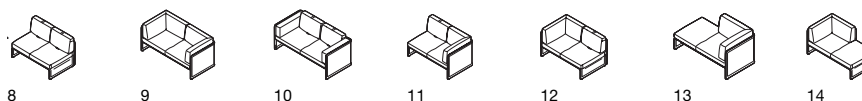

4-7 1 seaters, low and high screens

4: 830W x 865D x H825
5: 1250W x 865D x 825H
6: 830W x 865D x 1270H
7: 1250W x 865D x 1270H