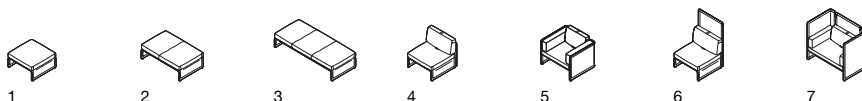

Power
Power modules support the lounge, chaise, and bench.

Lagunitas Bench

Product Features

A. Articulating back cushion handle
 B. Articulating back cushion handle top
 C. Back detail
 D. Screen/welt cord detail

E. Integrated power option
 F. Schuko power option
 G. UK power option
 H. Switzerland power option

Product Elements

1-3 1, 2, 3 seat benches

1: 830W x 830D x 408H
 2: 1300W x 830D x 408H
 3: 1950W x 830D x 408H