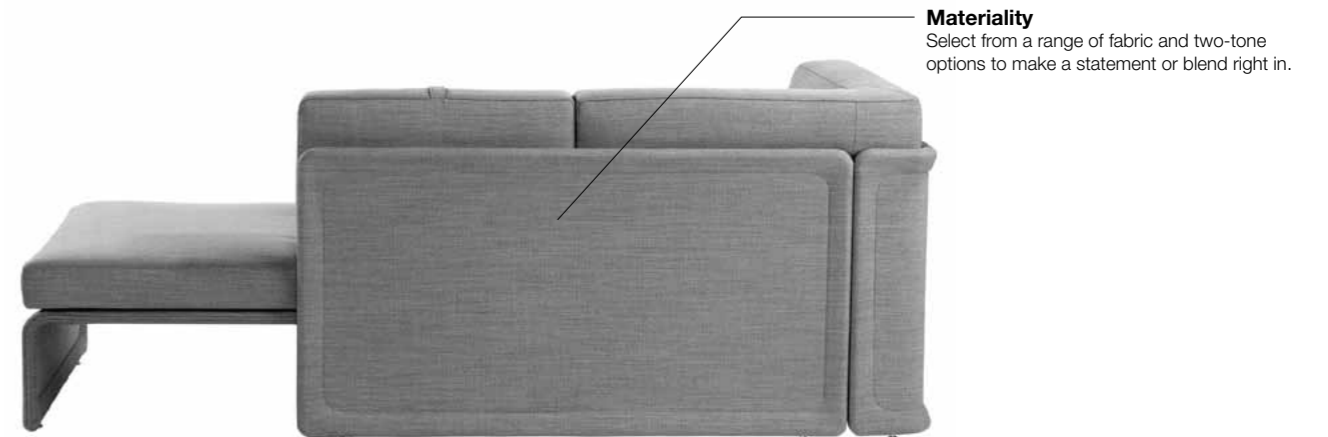

Lagunitas Focus Nook

Materiality
Select from a range of fabric and two-tone options to make a statement or blend right in.

Lagunitas 3-Seat Chaise

Bench
Offered in 1, 2 and 3-seat configurations, the bench is the foundational element for any Lagunitas application.