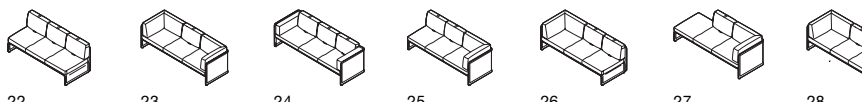

15-21 2 seaters, high screens

15: 1300W x 865D x 1270H
16-17: 1720W x 865D x 1270H
18-19: 1510W x 865D x 1270H
20-21: 1510W x 865D x 1270H