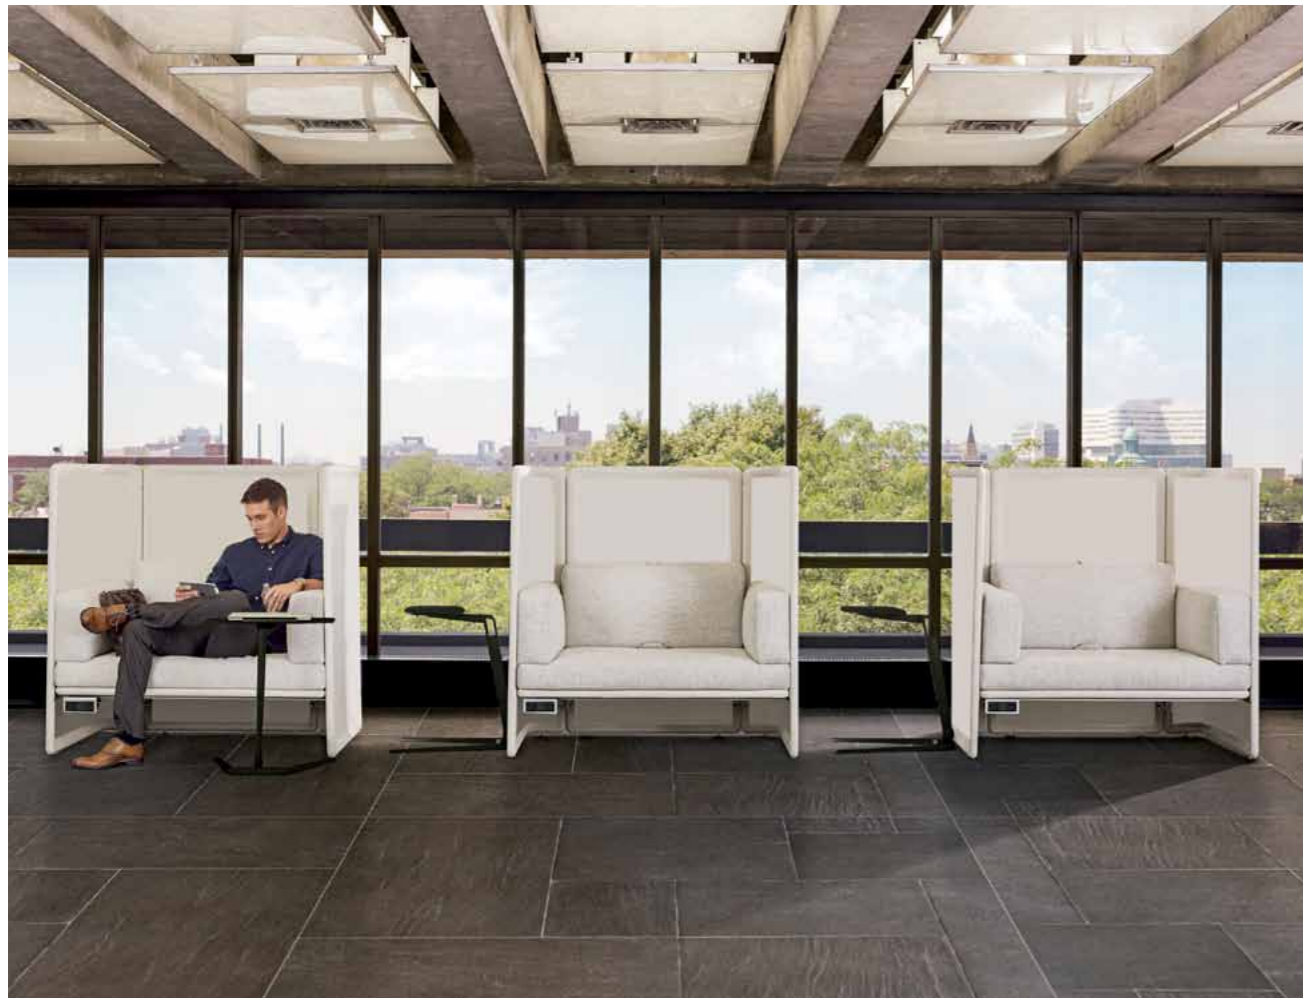

— A touch-down destination for focused work. Lagunitas Focus Nook optimizes space within the open plan while allowing users to stay centered and free from distraction.

Posture Perfect.

The articulating cushion toggles to support a range of work modes. Lean back for casual work. Lean forward for greater focus.

Seating and tables are equipped with built-in power to keep devices charged all day.

Personal.

Open and private. Big and small. Lagunitas brings versatility to the modern workday. Built-in power, carved-out storage, and custom configurations all fit for long stretches of space or extended periods of focus.

Collection.

From the conventional to the casual, Lagunitas adapts to changing workstyles and shifting work postures.

Screen
High or low, the screen adds varying degrees of privacy.

Lagunitas 3-Seat Lounge with Personal Table